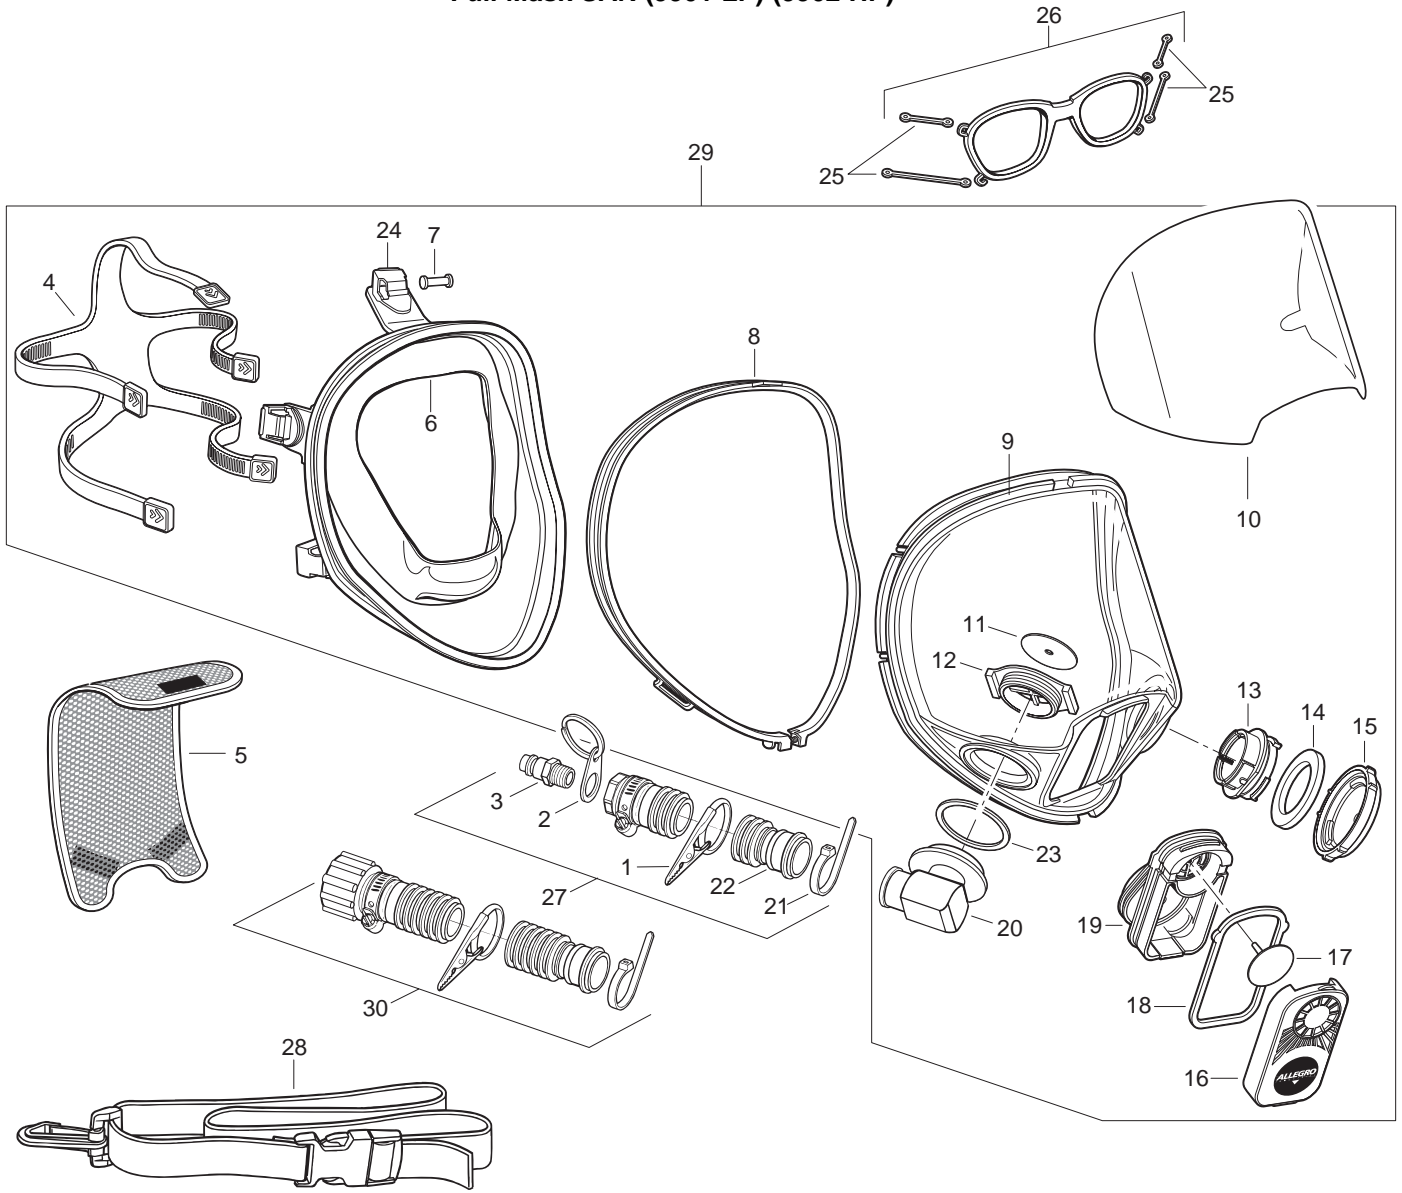

FULL MASK SUPPLIED AIR RESPIRATORS (9901 LP) (9902 HP)

Full Mask SAR (9901 LP) (9902 HP)

| Key | Part # | Description | Key | Part # | Description | Key | Part # | Description |
|-----|-------------|----------------------------------|-----|----------|--------------------------|-----|----------|---|
| | 9901 | Full Mask SAR (LP) | 12 | 9901-03A | Elbow Adapter Retainer | 25 | 9901-06B | Support Bands |
| | 9902 | Full Mask SAR (HP) | 13 | 9901-11A | Bayonet Connector | 26 | 9901-06 | Spectacle Kit |
| 1 | 9900-09 | Alligator Clip Assembly | 14 | 9901-11B | Bayonet Connector Gasket | 27 | 9920-01A | Breathing Tube Assembly (LP) |
| 2 | 9900-15 | Key Ring & Metal Tab Assembly | 15 | 9901-11C | Bayonet Connector Cover | 28 | 9900-02 | Waist belt w/Clip |
| 3 | 9700-73B | Plug (OBAC) (LP) | 16 | 9901-08 | Exhalation Valve Cover | 29 | 9901-10 | Full Face Mask Skirt Assembly |
| 4 | RP164 | 5 Point Head Band Suspension | 17 | 9901-07 | Exhalation Valve | 30 | 9902-01 | Breathing Tube Assy. (HP) |
| 5 | 9901-02 | Hairnet | 18 | 9901-07A | Exhalation Valve Gasket | | 9901-20 | Fit Test Kit - QLFT (Not Shown) |
| 6 | 9901-13 | Full Face Mask Skirt | 19 | 9901-07B | Exhalation Valve Housing | | 9901-21 | Fit Test Kit - QNFT (Not Shown) |
| 7 | 9901-12 | Head Band Suspension Pin | 20 | 9901-04 | Full Face Elbow Adaptor | | 9920-01 | Breathing Tube Assy. w/ Waist Belt (Includes #27 and #28 LP Only) |
| 8 | 9901-09R | Lens Retainer (Screw & Nut Inc.) | 21 | 9900-01N | Plastic Tie Wrap | | | |
| 9 | 9901-09L | Replacement Lens | 22 | 9900-73B | Breathing Tube | | | |
| 10 | 9901-25 | Lens Peel-Offs (25 pkg.) | 23 | 9901-05 | Elbow Adapter Gasket | | | |
| 11 | 9901-03B | Inhalation Valve | 24 | 9901-14 | Suspension Buckle | | | |